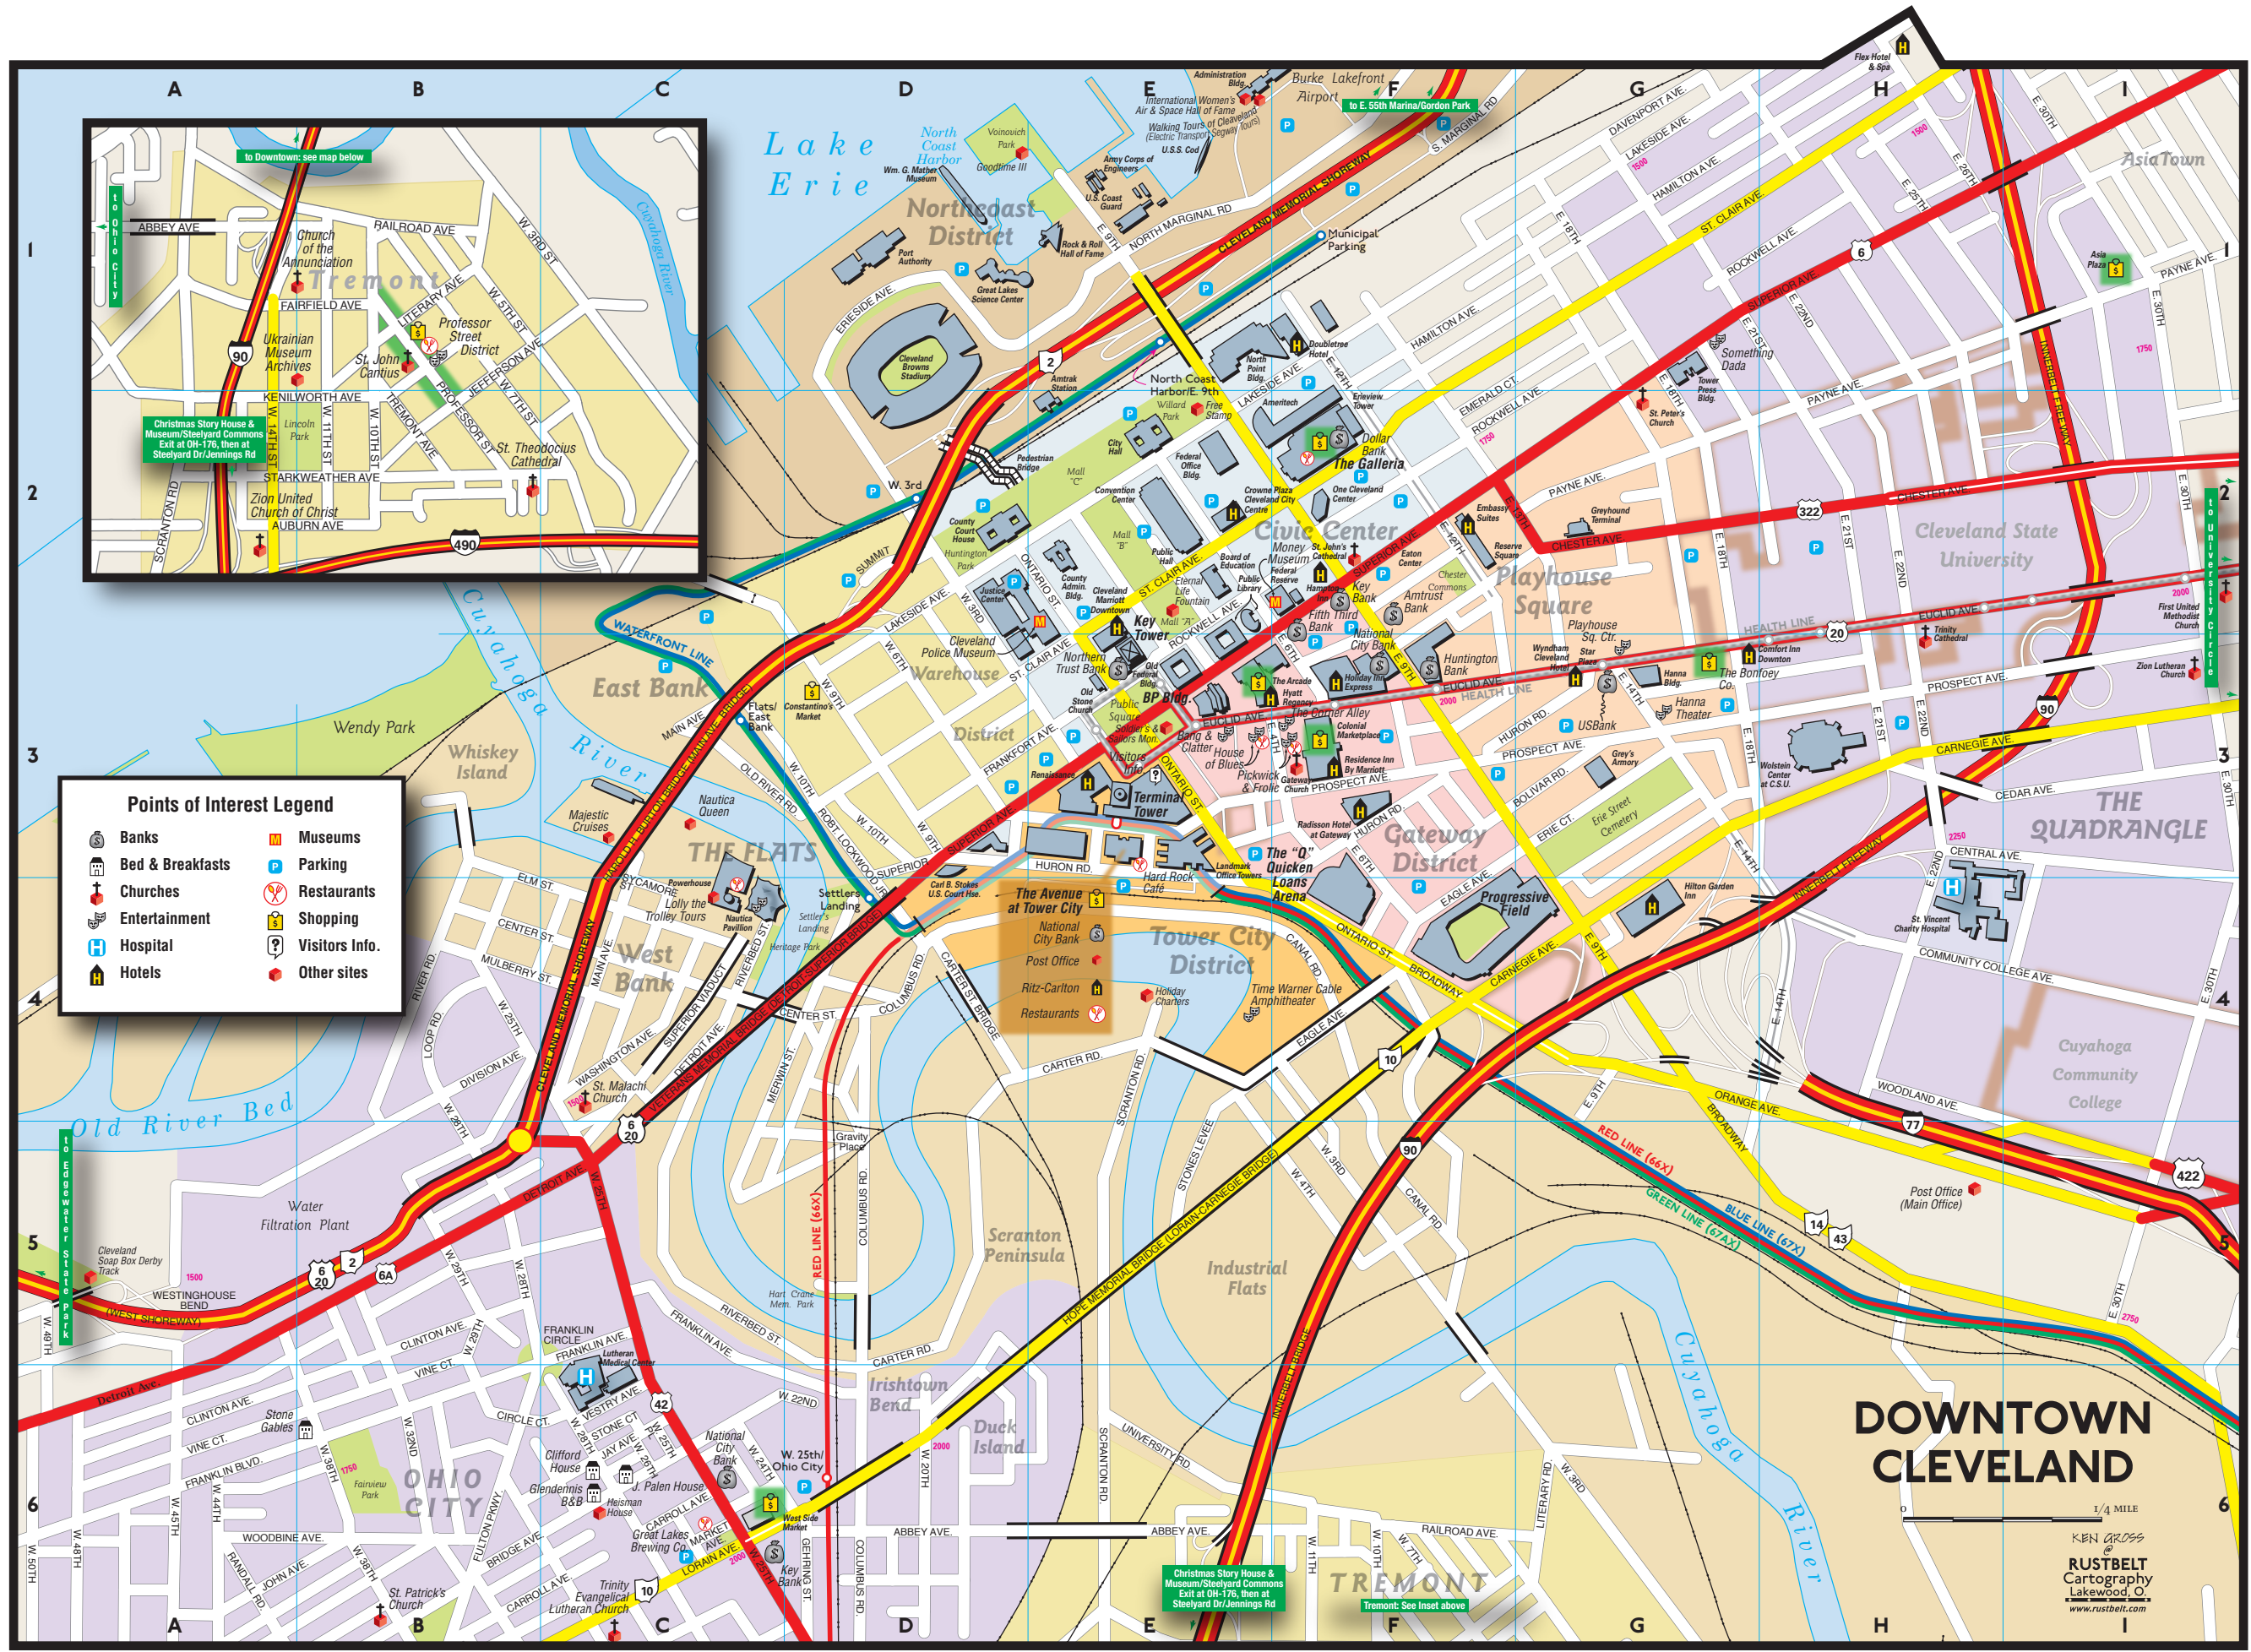

Points of Interest Legend	

# DOWNTOWN CLEVELAND

KEN GROSS  
RUSTBELT  
Cartography  
Lakewood, O.  
www.rustbelt.com